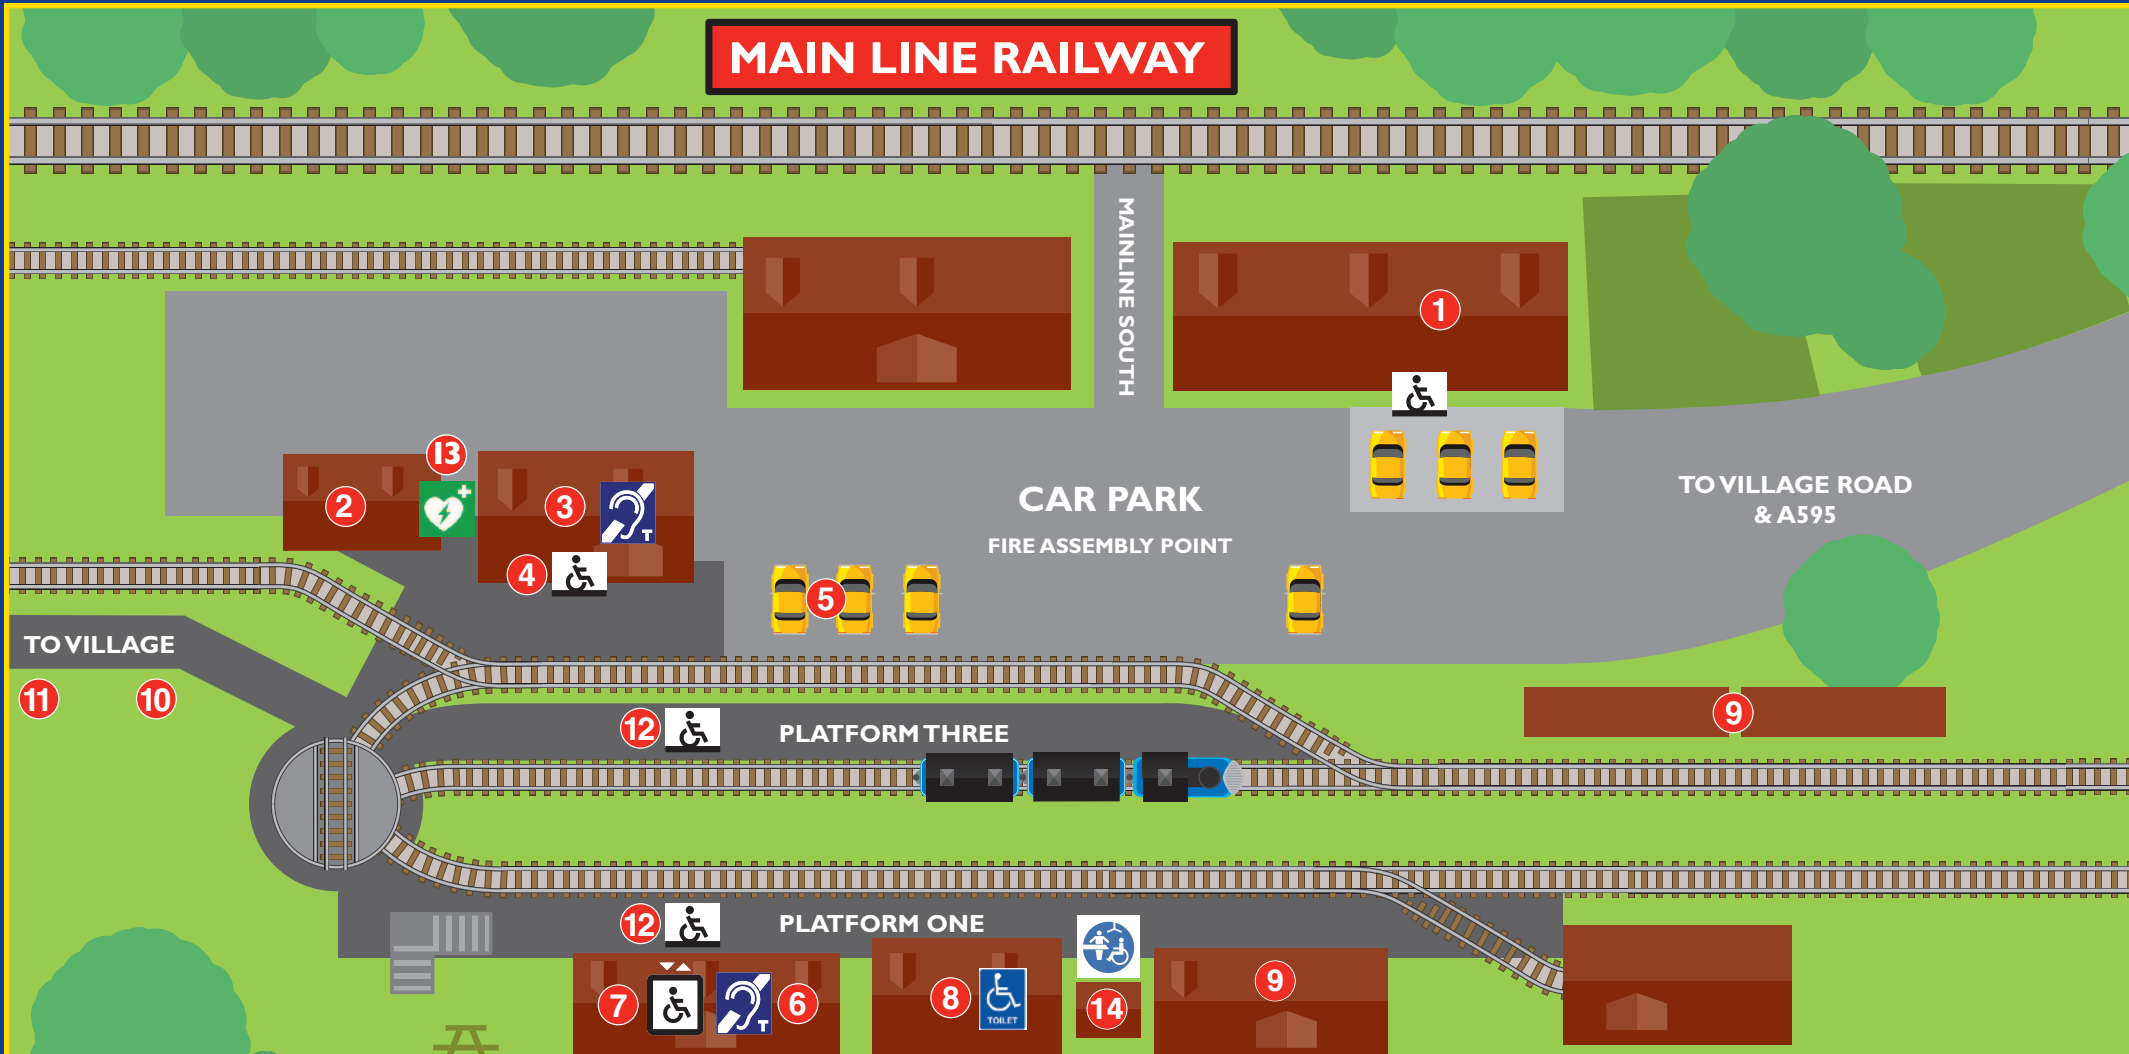

# MAIN LINE RAILWAY

## Accessibility Key Assistance dogs welcome throughout.

- |   |  |   |
|---|--|---|
| <b>1</b> Museum - Level Access                | <b>6</b> Turntable Café (Hearing Loop)                                       | <b>9</b> Self-Catering Accommodation      |
| <b>2</b> Information Room & Cinema            | <b>7</b> Upper floor Café (Access via lift) Accessible Toilet on Upper Floor | <b>10</b> Play Area                       |
| <b>3</b> Shop / Ticket Office (Hearing Loop)  | <b>8</b> Accessible Toilets / Baby Change                                    | <b>11</b> Old Signal Box / Sensory Garden |
| <b>4</b> Level Access to Shop / Ticket Office |  | <b>12</b> Level access on platforms       |
| <b>5</b> Disabled Parking                     |  | <b>13</b> Defibrillator                   |
|   |  | <b>14</b> Changing Places Toilet          |

**RAVENGLASS STATION**

Wheelchairs are available at both ends of the line. Please ask at the ticket office.